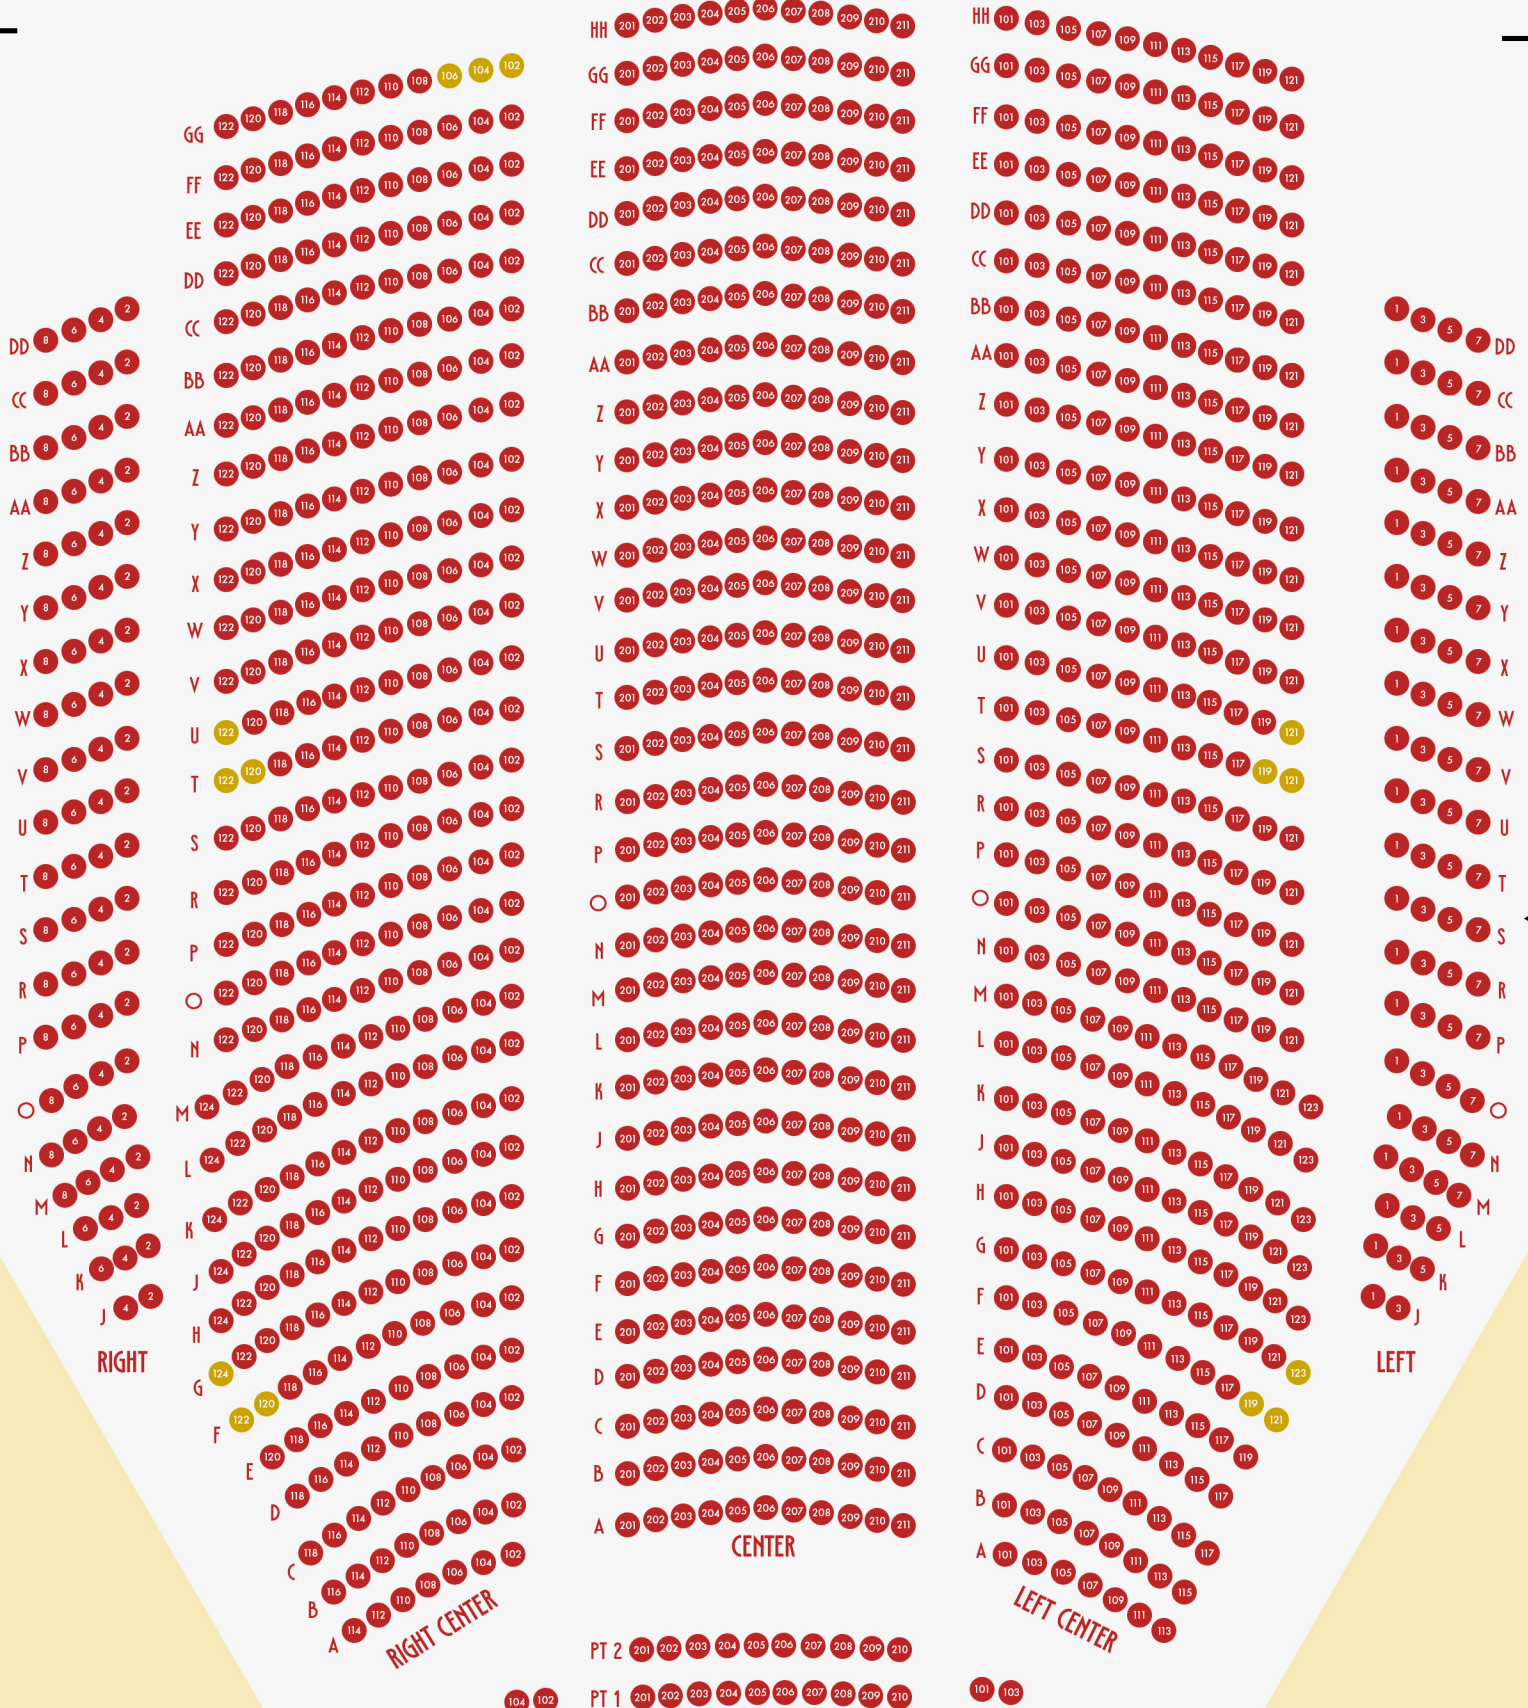

BALCONY

MEZZANINE

BALCONY OVERHANG TO ROW T

ORCHESTRA

BALCONY OVERHANG TO ROW T

● AVAILABLE SEATING
Seating availability varies by show

● ACCESSIBLE SEATING
Call 570-826-1100 for more information

STAGE