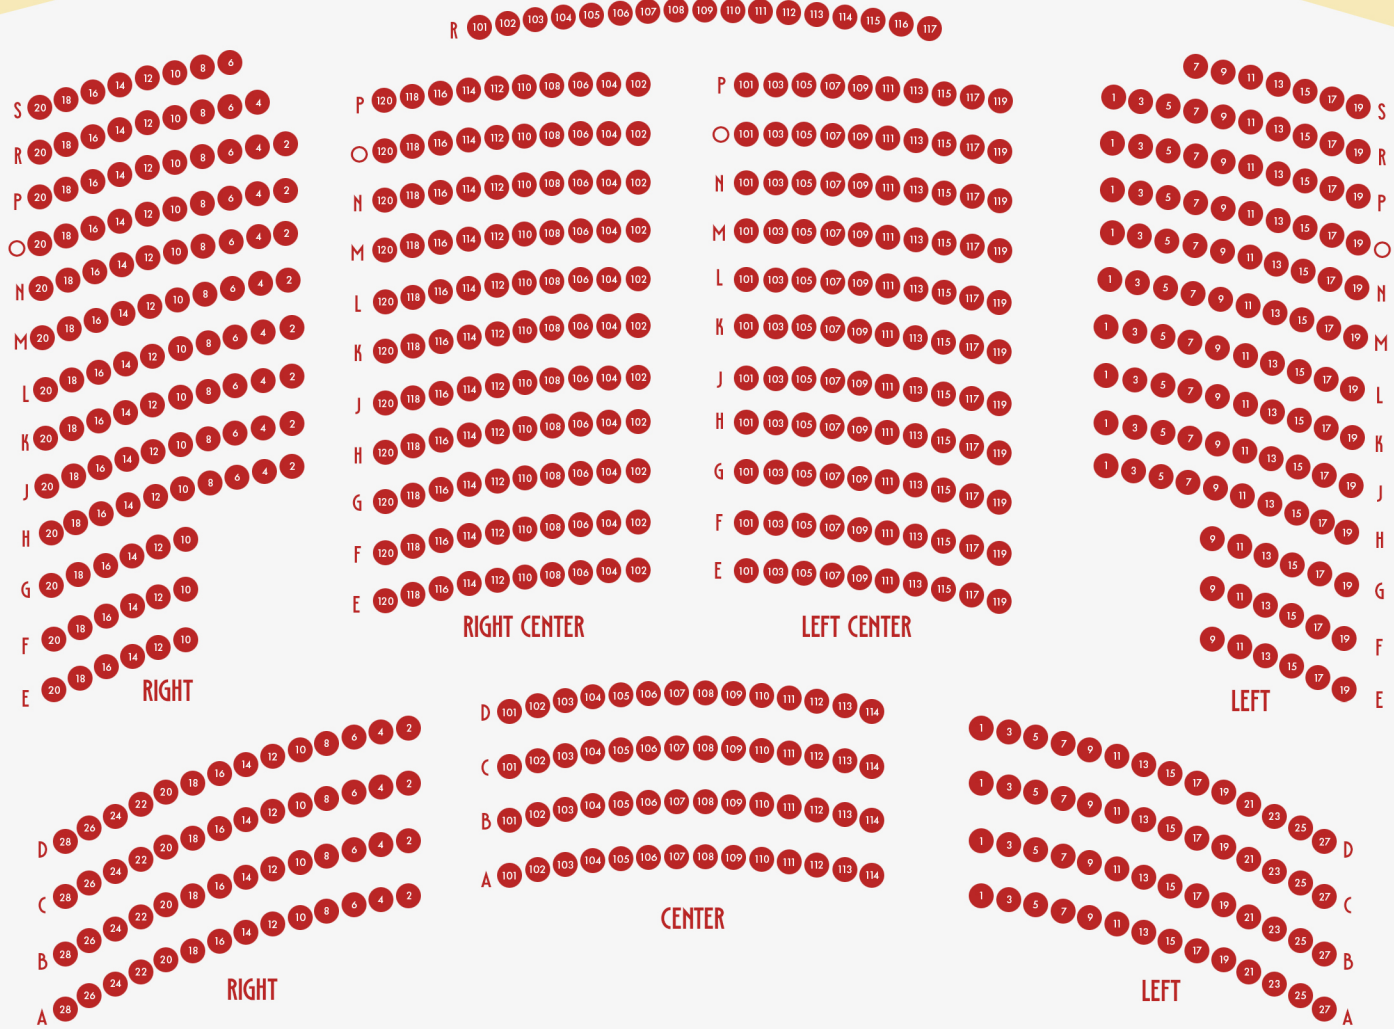

BALCONY

MEZZANINE

BALCONY OVERHANG TO ROW T

ORCHESTRA

BALCONY OVERHANG TO ROW T

● AVAILABLE SEATING
Seating availability varies by show

● ACCESSIBLE SEATING
Call 570-826-1100 for more information

STAGE